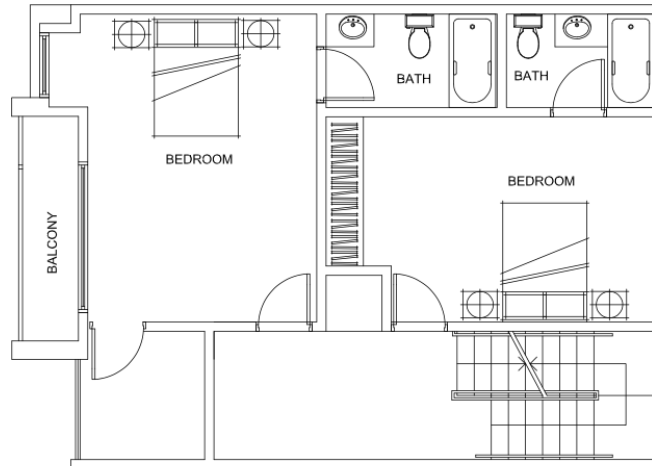

SKYE LEXINGTON
LUXURY HOMES

PLAN A1

3 bedrooms, 3.5 bathrooms
2,060 sq.ft.

(LOTS #2, #3, #4, #15, #16, #17)

FIRST FLOOR

SECOND FLOOR

THIRD FLOOR

ROOF DECK