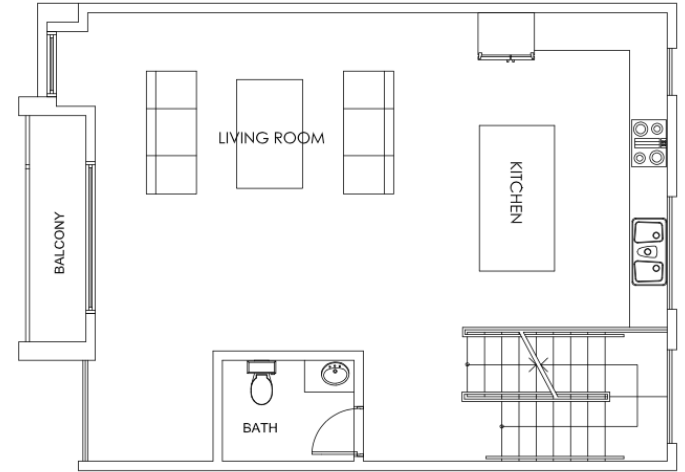

SKYE LEXINGTON
LUXURY HOMES

PLAN A1

3 bedrooms, 3.5 bathrooms
2,060 sq.ft.

(LOTS #2, #3, #4, #15, #16, #17)

FIRST FLOOR

SECOND FLOOR

THIRD FLOOR

ROOF DECK