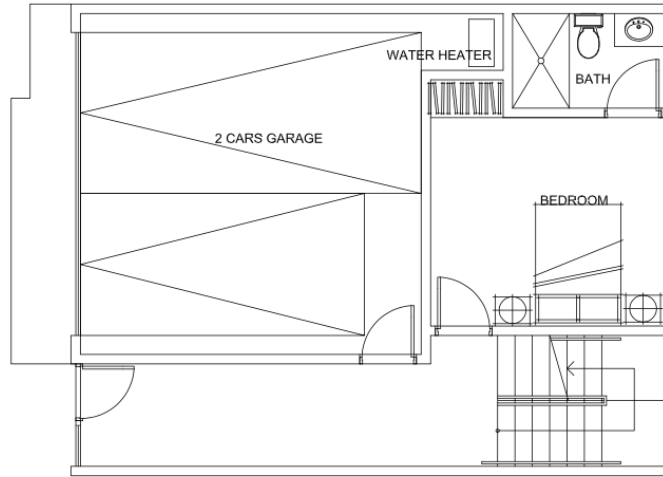

SKYE LEXINGTON
LUXURY HOMES

PLAN A1

3 bedrooms, 3.5 bathrooms
2,060 sq.ft.

(LOTS #2, #3, #4, #15, #16, #17)

FIRST FLOOR

SECOND FLOOR

THIRD FLOOR

ROOF DECK