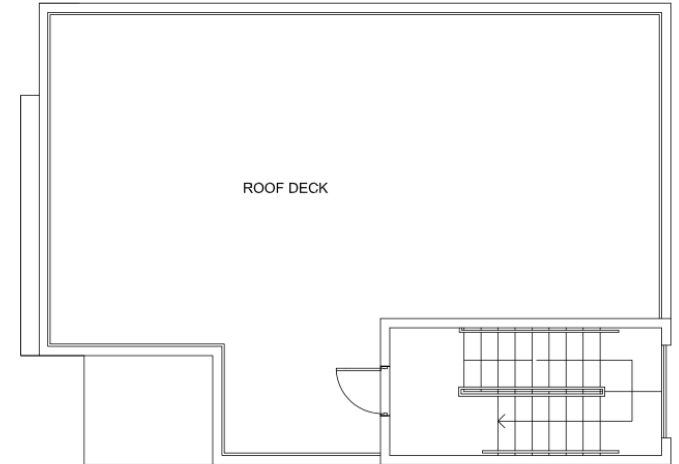

SKYE LEXINGTON
LUXURY HOMES

PLAN A1

3 bedrooms, 3.5 bathrooms
2,060 sq.ft.

(LOTS #2, #3, #4, #15, #16, #17)

FIRST FLOOR

SECOND FLOOR

THIRD FLOOR

ROOF DECK