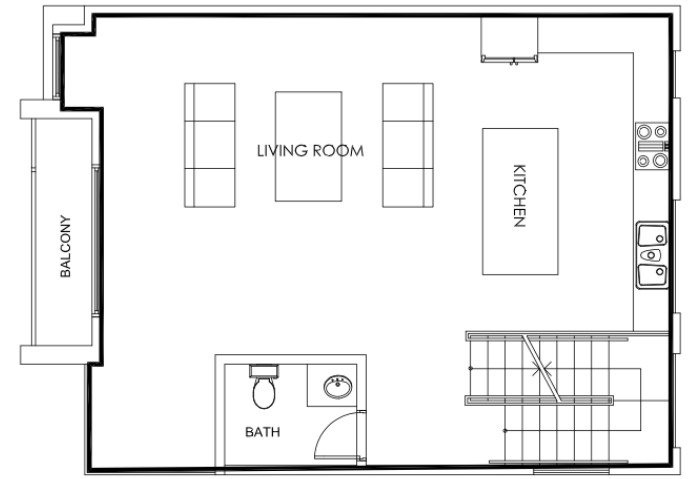

SKYE LEXINGTON
LUXURY HOMES

PLAN G

3 bedrooms, 3.5 bathrooms
~2,060 sq.ft.
(LOTS #5 & #14)

FIRST FLOOR

SECOND FLOOR

THIRD FLOOR

ROOF DECK

SKYE LEXINGTON | 6517 LEXINGTON AVE, LOS ANGELES, CA 90038
WWW.SKYELEXINGTON.COM | 323-487-9222
LISTED BY GRANT LINSOTT | DRE 01715002 | POWERED BY KELLER WILLIAMS REALTY