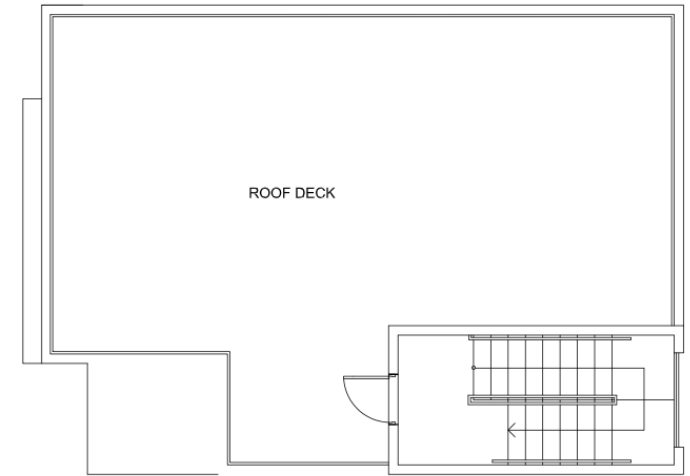

SKYE LEXINGTON
LUXURY HOMES

PLAN G

3 bedrooms, 3.5 bathrooms
~2,060 sq.ft.
(LOTS #5 & #14)

FIRST FLOOR

SECOND FLOOR

THIRD FLOOR

ROOF DECK

SKYE LEXINGTON | 6517 LEXINGTON AVE, LOS ANGELES, CA 90038
WWW.SKYELEXINGTON.COM | 323-487-9222
LISTED BY GRANT LINSOTT | DRE 01715002 | POWERED BY KELLER WILLIAMS REALTY