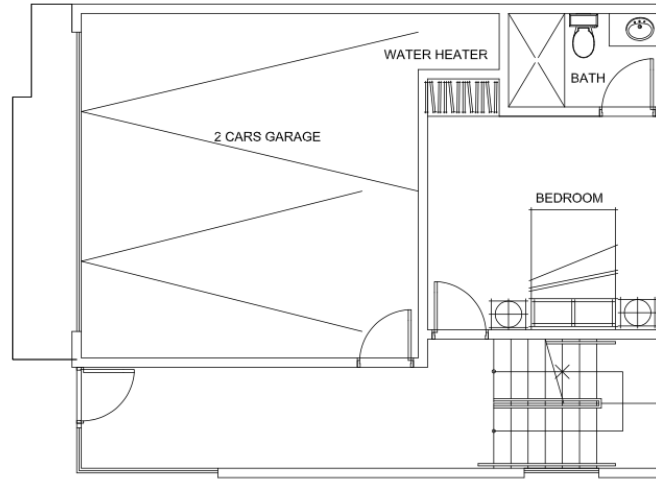

SKYE LEXINGTON
LUXURY HOMES

PLAN G

3 bedrooms, 3.5 bathrooms
~2,060 sq.ft.
(LOTS #5 & #14)

FIRST FLOOR

SECOND FLOOR

THIRD FLOOR

ROOF DECK

SKYE LEXINGTON | 6517 LEXINGTON AVE, LOS ANGELES, CA 90038
WWW.SKYELEXINGTON.COM | 323-487-9222
LISTED BY GRANT LINSOTT | DRE 01715002 | POWERED BY KELLER WILLIAMS REALTY