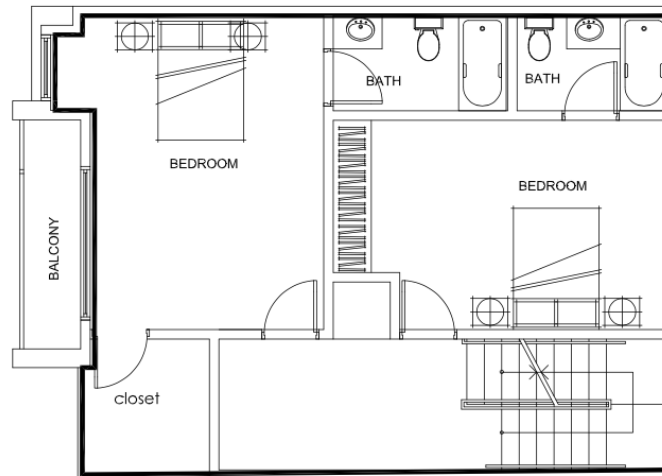

SKYE LEXINGTON
LUXURY HOMES

PLAN G

3 bedrooms, 3.5 bathrooms
~2,060 sq.ft.
(LOTS #5 & #14)

FIRST FLOOR

SECOND FLOOR

THIRD FLOOR

ROOF DECK

SKYE LEXINGTON | 6517 LEXINGTON AVE, LOS ANGELES, CA 90038
WWW.SKYELEXINGTON.COM | 323-487-9222
LISTED BY GRANT LINSOTT | DRE 01715002 | POWERED BY KELLER WILLIAMS REALTY