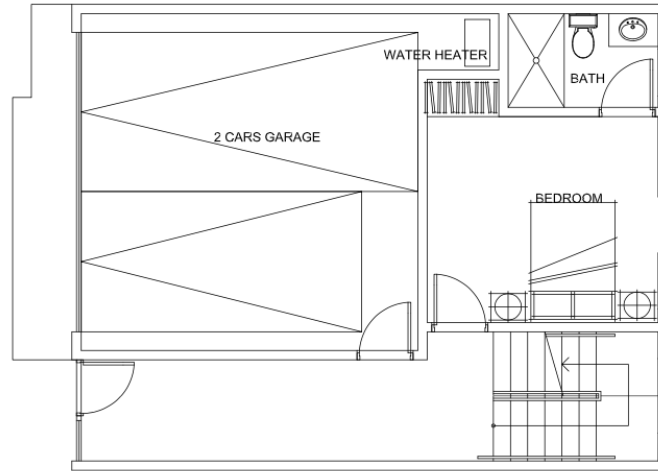

# PLAN A2

2 bedrooms, 2.5 bathrooms  
1,850 sq.ft.

(LOTS #1 & #18)

**FIRST FLOOR**

**SECOND FLOOR**

**THIRD FLOOR**

**ROOF DECK**

SKYE LEXINGTON | 6517 LEXINGTON AVE, LOS ANGELES, CA 90038  
WWW.SKYELEXINGTON.COM | 323-487-9222  
LISTED BY GRANT LINSKOTT | DRE 01715002 | POWERED BY KELLER WILLIAMS REALTY