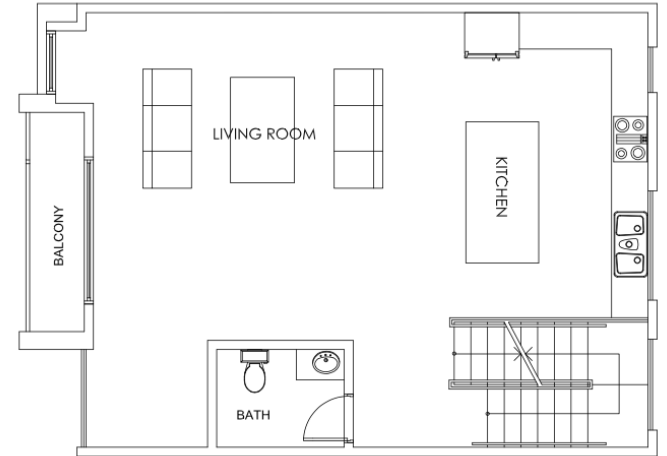

# PLAN A2

2 bedrooms, 2.5 bathrooms  
1,850 sq.ft.

(LOTS #1 & #18)

**FIRST FLOOR**

**SECOND FLOOR**

**THIRD FLOOR**

**ROOF DECK**

SKYE LEXINGTON | 6517 LEXINGTON AVE, LOS ANGELES, CA 90038  
WWW.SKYELEXINGTON.COM | 323-487-9222  
LISTED BY GRANT LINSKOTT | DRE 01715002 | POWERED BY KELLER WILLIAMS REALTY