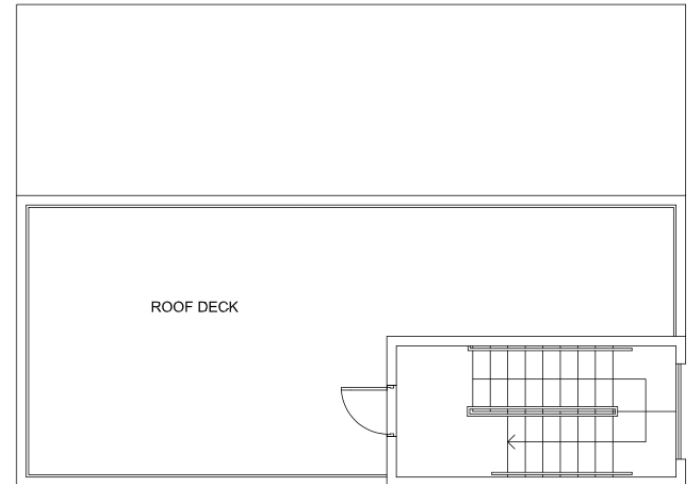

# PLAN A2

2 bedrooms, 2.5 bathrooms  
1,850 sq.ft.

(LOTS #1 & #18)

**FIRST FLOOR**

**SECOND FLOOR**

**THIRD FLOOR**

**ROOF DECK**

SKYE LEXINGTON | 6517 LEXINGTON AVE, LOS ANGELES, CA 90038  
WWW.SKYELEXINGTON.COM | 323-487-9222  
LISTED BY GRANT LINSKOTT | DRE 01715002 | POWERED BY KELLER WILLIAMS REALTY