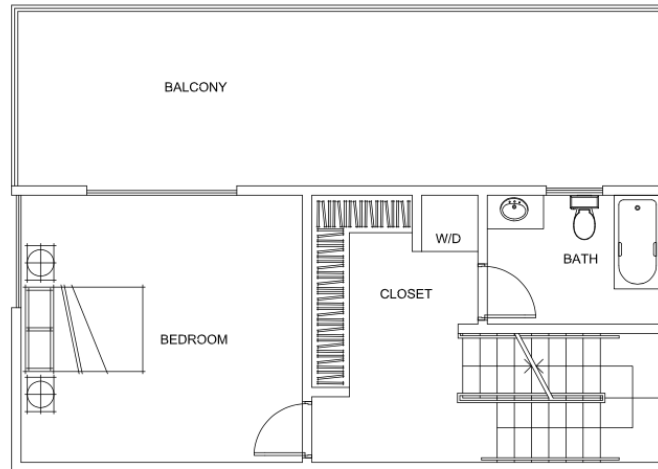

# PLAN A2

2 bedrooms, 2.5 bathrooms  
1,850 sq.ft.

(LOTS #1 & #18)

**FIRST FLOOR**

**SECOND FLOOR**

**THIRD FLOOR**

**ROOF DECK**

SKYE LEXINGTON | 6517 LEXINGTON AVE, LOS ANGELES, CA 90038  
WWW.SKYELEXINGTON.COM | 323-487-9222  
LISTED BY GRANT LINSKOTT | DRE 01715002 | POWERED BY KELLER WILLIAMS REALTY