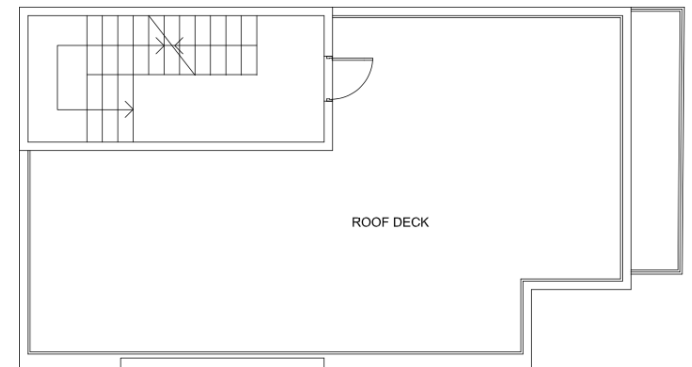

SKYE LEXINGTON
LUXURY HOMES

PLAN B

2 bedrooms, 3.5 bathrooms
1,727 sq.ft.

(LOTS #6 & #13)

FIRST FLOOR

SECOND FLOOR

THIRD FLOOR

ROOF DECK