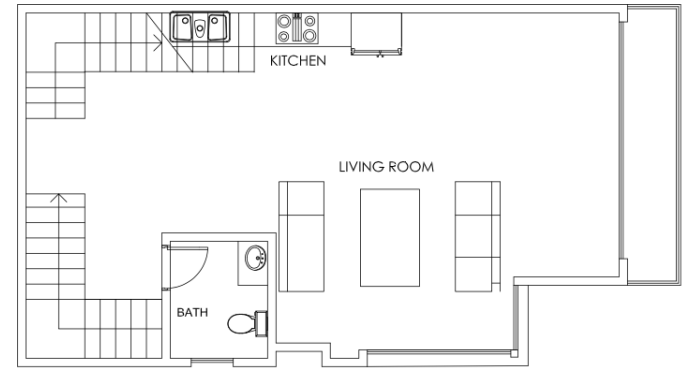

SKYE LEXINGTON
LUXURY HOMES

PLAN B

2 bedrooms, 3.5 bathrooms
1,727 sq.ft.

(LOTS #6 & #13)

FIRST FLOOR

SECOND FLOOR

THIRD FLOOR

ROOF DECK