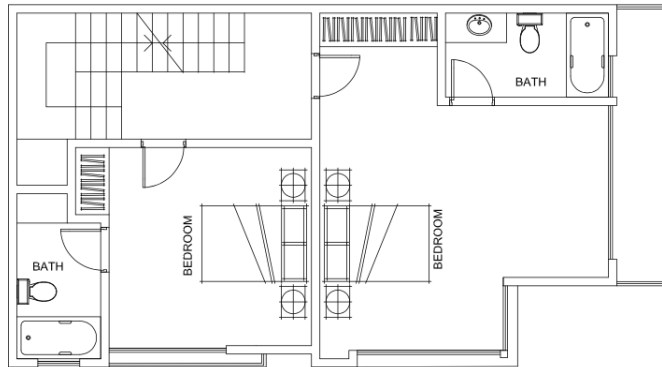

SKYE LEXINGTON
LUXURY HOMES

PLAN B

2 bedrooms, 3.5 bathrooms
1,727 sq.ft.

(LOTS #6 & #13)

FIRST FLOOR

SECOND FLOOR

THIRD FLOOR

ROOF DECK