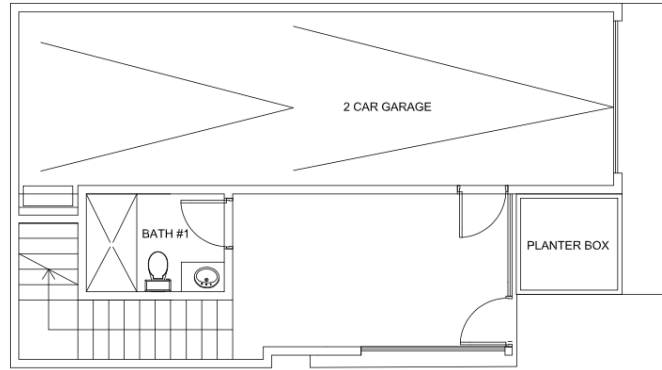

SKYE LEXINGTON
LUXURY HOMES

PLAN B

2 bedrooms, 3.5 bathrooms
1,727 sq.ft.

(LOTS #6 & #13)

FIRST FLOOR

SECOND FLOOR

THIRD FLOOR

ROOF DECK