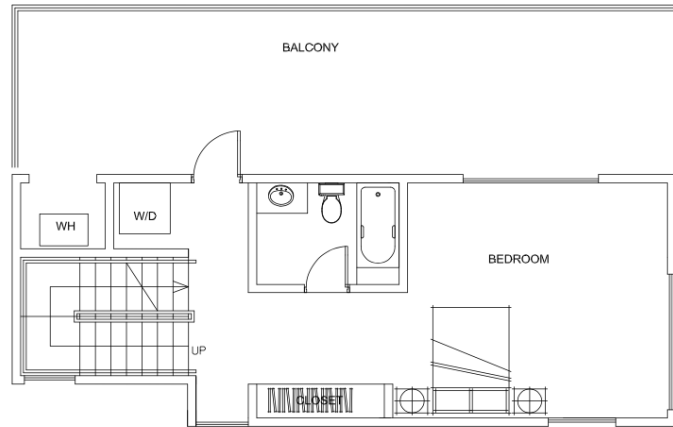

SKYE LEXINGTON
LUXURY HOMES

PLAN E

2 bedrooms, 2.5 bathrooms
1,835 sq.ft.

(LOTS #9 & #10)

SKYE LEXINGTON | 6517 LEXINGTON AVE, LOS ANGELES, CA 90038
WWW.SKYELEXINGTON.COM | 323-487-9222
LISTED BY GRANT LINSKOTT | DRE 01715002 | POWERED BY KELLER WILLIAMS REALTY