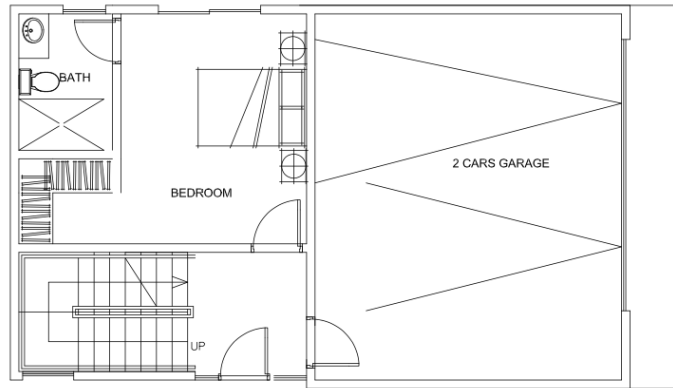

SKYE LEXINGTON
LUXURY HOMES

PLAN E

2 bedrooms, 2.5 bathrooms
1,835 sq.ft.

(LOTS #9 & #10)

SKYE LEXINGTON | 6517 LEXINGTON AVE, LOS ANGELES, CA 90038
WWW.SKYELEXINGTON.COM | 323-487-9222
LISTED BY GRANT LINSKOTT | DRE 01715002 | POWERED BY KELLER WILLIAMS REALTY