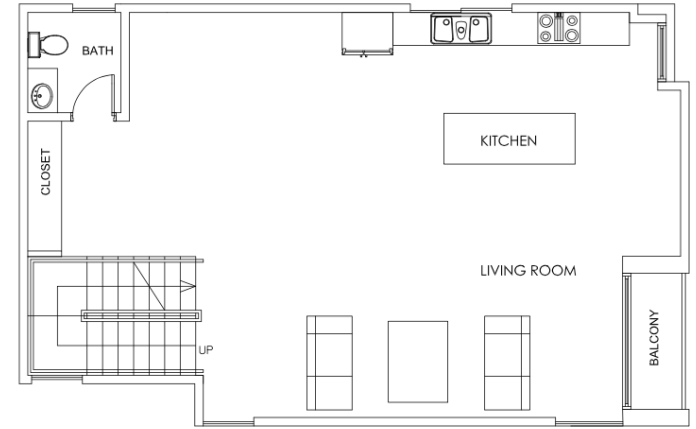

SKYE LEXINGTON
LUXURY HOMES

PLAN E

2 bedrooms, 2.5 bathrooms
1,835 sq.ft.

(LOTS #9 & #10)

SKYE LEXINGTON | 6517 LEXINGTON AVE, LOS ANGELES, CA 90038
WWW.SKYELEXINGTON.COM | 323-487-9222
LISTED BY GRANT LINSKOTT | DRE 01715002 | POWERED BY KELLER WILLIAMS REALTY