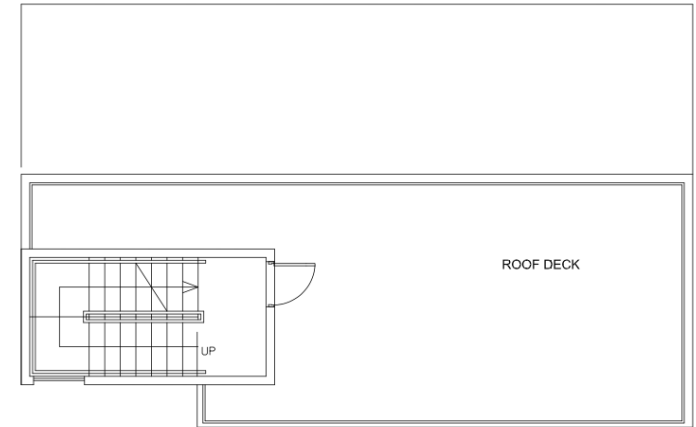

SKYE LEXINGTON
LUXURY HOMES

PLAN E

2 bedrooms, 2.5 bathrooms
1,835 sq.ft.

(LOTS #9 & #10)

SKYE LEXINGTON | 6517 LEXINGTON AVE, LOS ANGELES, CA 90038
WWW.SKYELEXINGTON.COM | 323-487-9222
LISTED BY GRANT LINSKOTT | DRE 01715002 | POWERED BY KELLER WILLIAMS REALTY