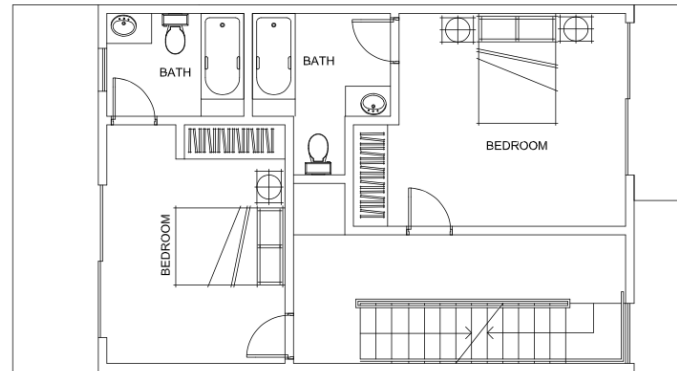

SKYE LEXINGTON
LUXURY HOMES

PLAN C

2 bedrooms, 3.5 bathrooms
1,767 sq.ft.
(LOTS #7 & #12)

FIRST FLOOR

SECOND FLOOR

THIRD FLOOR

ROOF DECK

SKYE LEXINGTON | 6517 LEXINGTON AVE, LOS ANGELES, CA 90038
WWW.SKYELEXINGTON.COM | 323-487-9222
LISTED BY GRANT LINSKOTT | DRE 01715002 | POWERED BY KELLER WILLIAMS REALTY