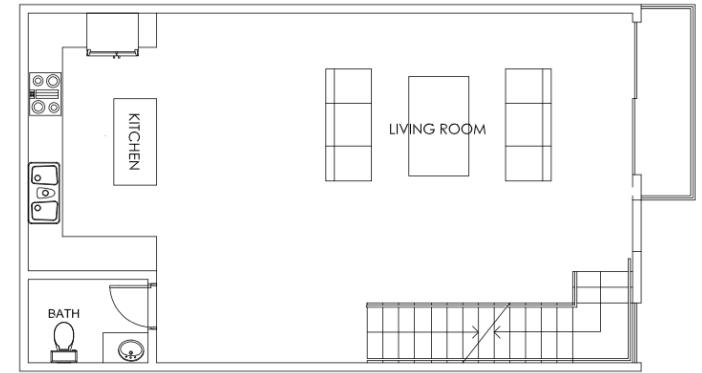

SKYE LEXINGTON
LUXURY HOMES

PLAN C

2 bedrooms, 3.5 bathrooms
1,767 sq.ft.
(LOTS #7 & #12)

FIRST FLOOR

SECOND FLOOR

THIRD FLOOR

ROOF DECK

SKYE LEXINGTON | 6517 LEXINGTON AVE, LOS ANGELES, CA 90038
WWW.SKYELEXINGTON.COM | 323-487-9222
LISTED BY GRANT LINSKOTT | DRE 01715002 | POWERED BY KELLER WILLIAMS REALTY