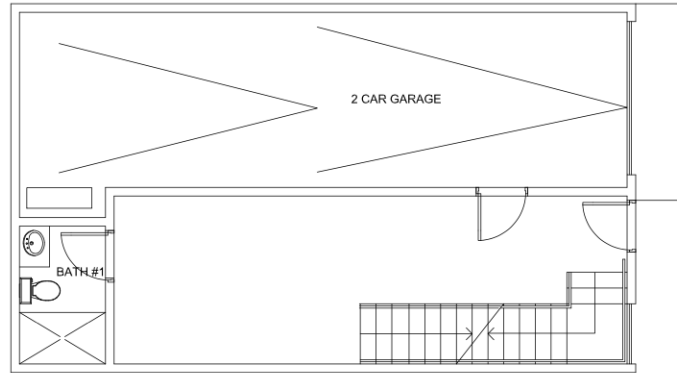

SKYE LEXINGTON
LUXURY HOMES

PLAN C

2 bedrooms, 3.5 bathrooms
1,767 sq.ft.
(LOTS #7 & #12)

FIRST FLOOR

SECOND FLOOR

THIRD FLOOR

ROOF DECK

SKYE LEXINGTON | 6517 LEXINGTON AVE, LOS ANGELES, CA 90038
WWW.SKYELEXINGTON.COM | 323-487-9222
LISTED BY GRANT LINSKOTT | DRE 01715002 | POWERED BY KELLER WILLIAMS REALTY