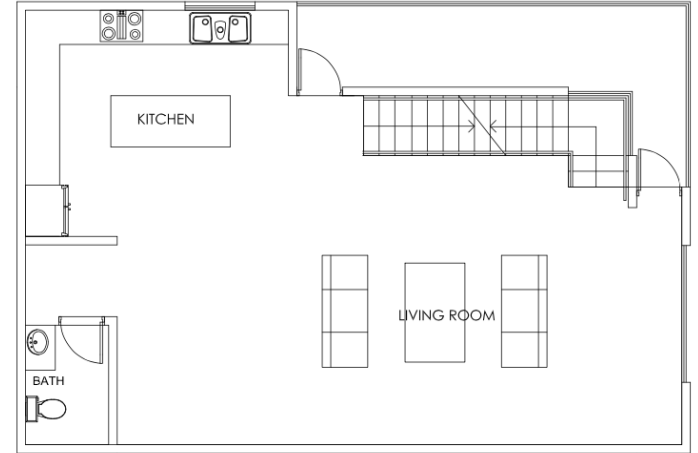

SKYE LEXINGTON
LUXURY HOMES

PLAN D

3 bedrooms, 3.5 bathrooms
2,118 sq.ft.
(LOTS #8 & #11)

FIRST FLOOR

SECOND FLOOR

THIRD FLOOR

ROOF DECK

SKYE LEXINGTON | 6517 LEXINGTON AVE, LOS ANGELES, CA 90038
WWW.SKYELEXINGTON.COM | 323-487-9222
LISTED BY GRANT LINSOTT | DRE 01715002 | POWERED BY KELLER WILLIAMS REALTY