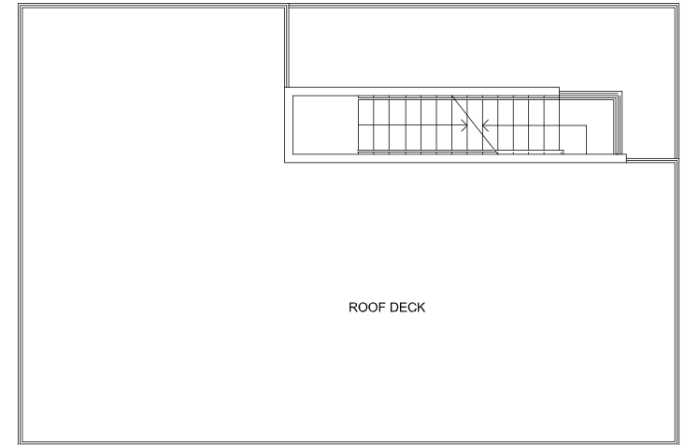

SKYE LEXINGTON
LUXURY HOMES

PLAN D

3 bedrooms, 3.5 bathrooms
2,118 sq.ft.
(LOTS #8 & #11)

FIRST FLOOR

SECOND FLOOR

THIRD FLOOR

ROOF DECK

SKYE LEXINGTON | 6517 LEXINGTON AVE, LOS ANGELES, CA 90038
WWW.SKYELEXINGTON.COM | 323-487-9222
LISTED BY GRANT LINSOTT | DRE 01715002 | POWERED BY KELLER WILLIAMS REALTY