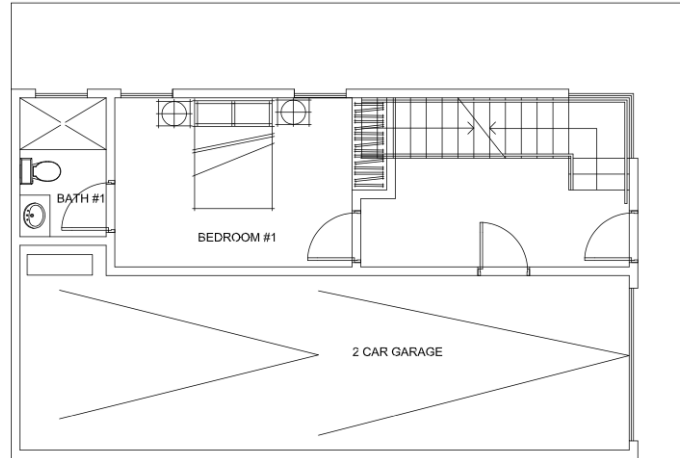

SKYE LEXINGTON
LUXURY HOMES

PLAN D

3 bedrooms, 3.5 bathrooms
2,118 sq.ft.
(LOTS #8 & #11)

FIRST FLOOR

SECOND FLOOR

THIRD FLOOR

ROOF DECK

SKYE LEXINGTON | 6517 LEXINGTON AVE, LOS ANGELES, CA 90038
WWW.SKYELEXINGTON.COM | 323-487-9222
LISTED BY GRANT LINSOTT | DRE 01715002 | POWERED BY KELLER WILLIAMS REALTY