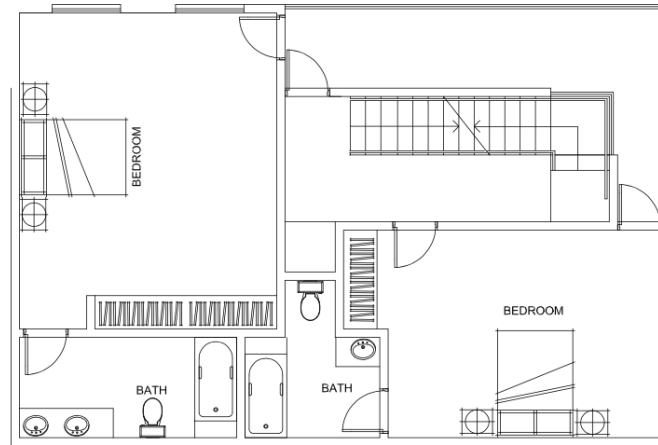

SKYE LEXINGTON
LUXURY HOMES

PLAN D

3 bedrooms, 3.5 bathrooms
2,118 sq.ft.
(LOTS #8 & #11)

FIRST FLOOR

SECOND FLOOR

THIRD FLOOR

ROOF DECK

SKYE LEXINGTON | 6517 LEXINGTON AVE, LOS ANGELES, CA 90038
WWW.SKYELEXINGTON.COM | 323-487-9222
LISTED BY GRANT LINSOTT | DRE 01715002 | POWERED BY KELLER WILLIAMS REALTY